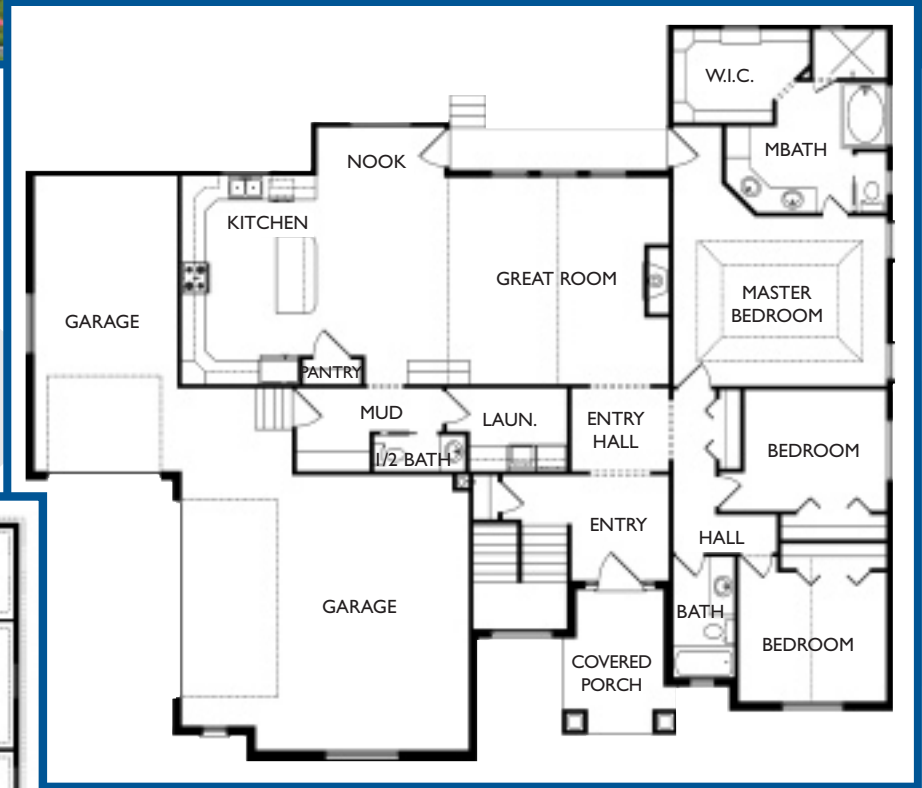

Rendering does not reflect base pricing.

**SQUARE FOOTAGE:**

Finished	2210
Total	4507
Width	72 ft
Depth	44 ft
Bed	3
Bath	2.5

MAIN LEVEL

BASEMENT LEVEL