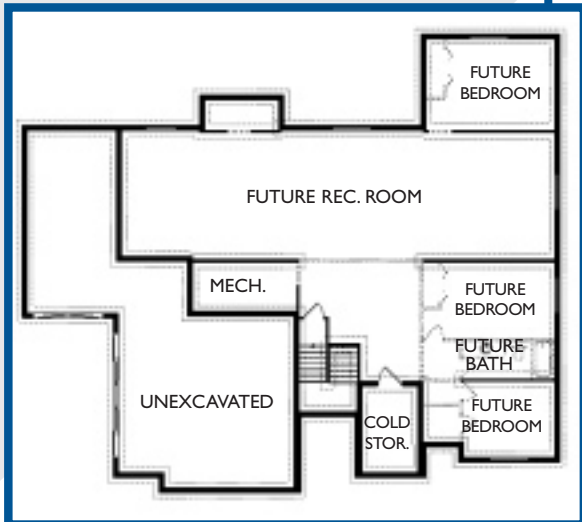

Rendering does not reflect base pricing.

**SQUARE FOOTAGE:**

Finished	2210
Total	4507
Width	72 ft
Depth	44 ft
Bed	3
Bath	2.5

MAIN LEVEL

BASEMENT LEVEL