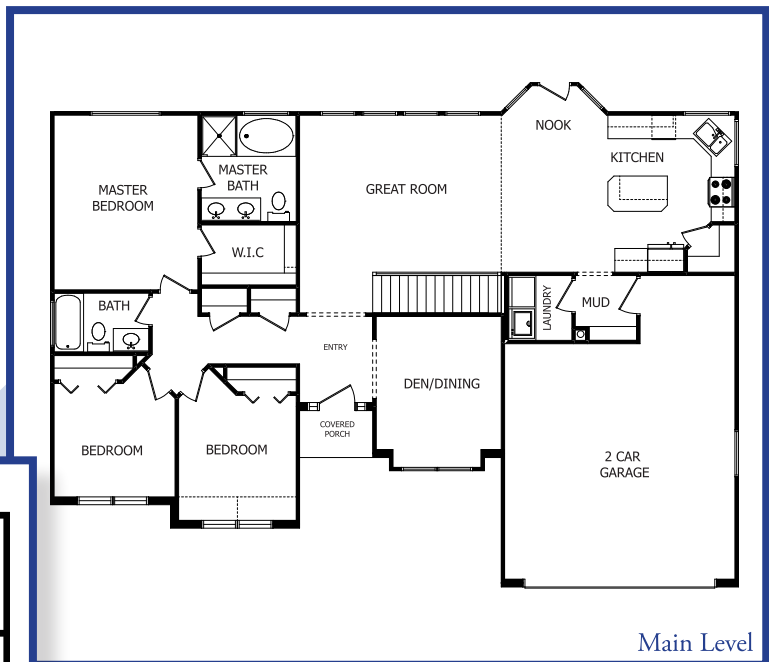

Cambrian

Rendering is intended for artistic purposes only. Certain finishes and structural options may not be included in base price.

Finished Footage - 1577
 Unfinished Footage - 1578
 Total Footage - 3155
 Width - 72 ft
 Depth - 44 ft
 Bed - 3
 Bath - 2

Floor plans, options, and square footage may vary per plan and package.