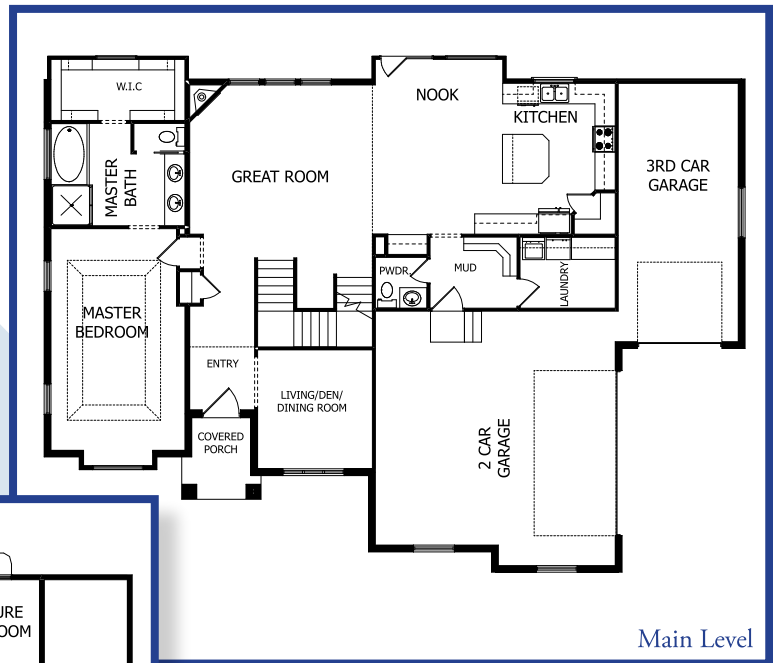

Two-Story

Hamilton

Rendering is intended for artistic purposes only. Certain finishes and structural options may not be included in base price.

Finished Main - 1815
 Finished Second - 1029
 Unfinished Footage - 1799
 Total Footage - 4643
 Width - 75 ft
 Depth - 54 ft
 Bed - 4
 Bath - 3.5

Floor plans, options, and square footage may vary per plan and package.