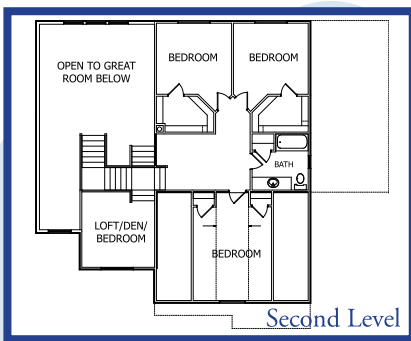

Two-Story

Hamilton

Rendering is intended for artistic purposes only. Certain finishes and structural options may not be included in base price.

Finished Main - 1815
 Finished Second - 1029
 Unfinished Footage - 1799
 Total Footage - 4643
 Width - 75 ft
 Depth - 54 ft
 Bed - 4
 Bath - 3.5

Floor plans, options, and square footage may vary per plan and package.