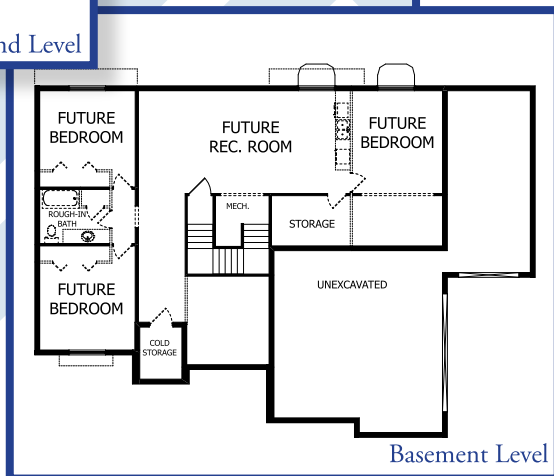

Two-Story

Hamilton

Rendering is intended for artistic purposes only. Certain finishes and structural options may not be included in base price.

Finished Main - 1815
 Finished Second - 1029
 Unfinished Footage - 1799
 Total Footage - 4643
 Width - 75 ft
 Depth - 54 ft
 Bed - 4
 Bath - 3.5

Floor plans, options, and square footage may vary per plan and package.