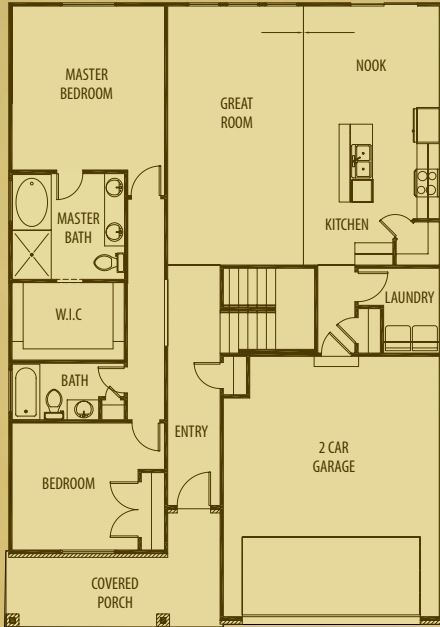

# Brentwood

Finished Footage - 1581  
 Unfinished Footage - 1581  
 Total Footage - 3162  
 Width - 39 ft  
 Depth - 56 ft  
 Bedrooms - 2  
 Bath - 2

Prestige & Executive Package  
Main

3rd Car Garage  
Option Available

Distinctive Package  
Main

3rd Car Garage  
Option Available

Basement

Plans and square footage are approximate and subject to change.

Rendering is intended for artistic purposes only.  
 Certain finishes and structural options  
 may not be included in base price.