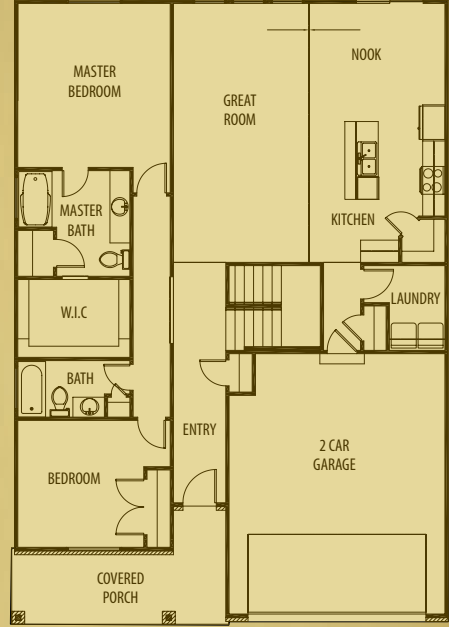

# Brentwood

Finished Footage - 1581  
 Unfinished Footage - 1581  
 Total Footage - 3162  
 Width - 39 ft  
 Depth - 56 ft  
 Bedrooms - 2  
 Bath - 2

Prestige & Executive Package  
Main

3rd Car Garage  
Option Available

Distinctive Package  
Main

3rd Car Garage  
Option Available

Basement

Plans and square footage are approximate and subject to change.

Rendering is intended for artistic purposes only.  
 Certain finishes and structural options  
 may not be included in base price.