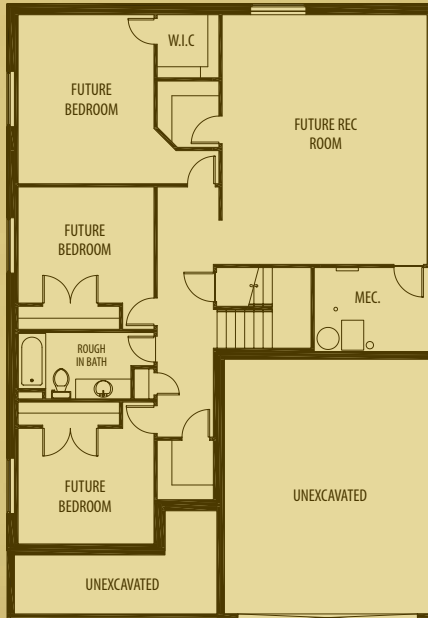

# Brentwood

Finished Footage - 1581  
 Unfinished Footage - 1581  
 Total Footage - 3162  
 Width - 39 ft  
 Depth - 56 ft  
 Bedrooms - 2  
 Bath - 2

Prestige & Executive Package  
Main

3rd Car Garage  
Option Available

Distinctive Package  
Main

3rd Car Garage  
Option Available

Basement

Plans and square footage are approximate and subject to change.

Rendering is intended for artistic purposes only.  
 Certain finishes and structural options  
 may not be included in base price.