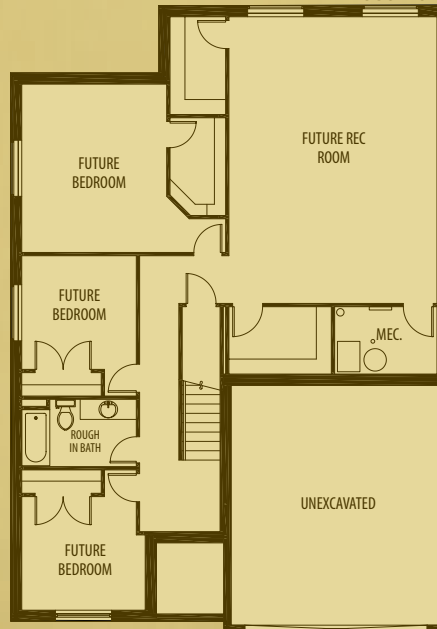

Elmhurst

Craftsman

Cottage

Traditional

Elmhurst

Finished Footage - 1607
 Unfinished Footage - 1607
 Total Footage - 3214
 Width - 39 ft
 Depth - 56 ft
 Bedrooms - 2
 Bath - 2

Prestige & Executive Package
Main

3rd Car Garage
Option Available

Distinctive Package
Main

3rd Car Garage
Option Available

Basement

Plans and square footage are approximate and subject to change.

Rendering is intended for artistic purposes only.
 Certain finishes and structural options
 may not be included in base price.