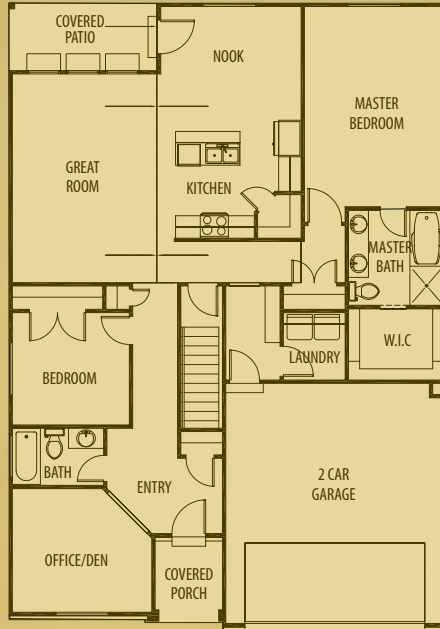

Elmhurst

Craftsman

Cottage

Traditional

Elmhurst

Finished Footage - 1607
 Unfinished Footage - 1607
 Total Footage - 3214
 Width - 39 ft
 Depth - 56 ft
 Bedrooms - 2
 Bath - 2

Prestige & Executive Package
Main

3rd Car Garage
Option Available

Distinctive Package
Main

3rd Car Garage
Option Available

Basement

Plans and square footage are approximate and subject to change.

Rendering is intended for artistic purposes only.
 Certain finishes and structural options
 may not be included in base price.