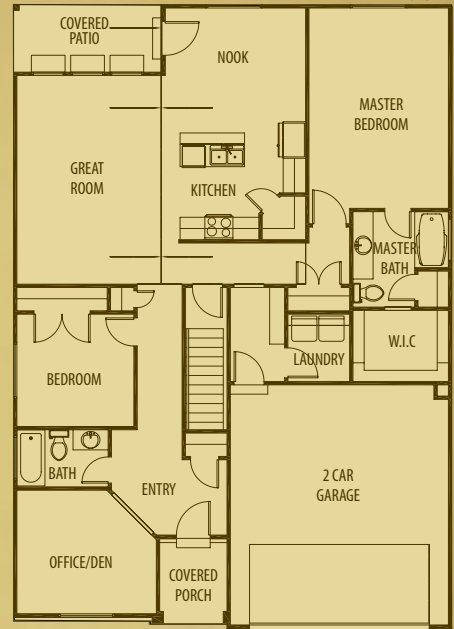

Elmhurst

Craftsman

Cottage

Traditional

Elmhurst

Finished Footage - 1607
 Unfinished Footage - 1607
 Total Footage - 3214
 Width - 39 ft
 Depth - 56 ft
 Bedrooms - 2
 Bath - 2

Prestige & Executive Package
Main

3rd Car Garage
Option Available

Distinctive Package
Main

3rd Car Garage
Option Available

Basement

Plans and square footage are approximate and subject to change.

Rendering is intended for artistic purposes only.
 Certain finishes and structural options
 may not be included in base price.